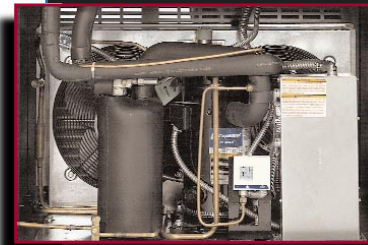

* Cooling capacity is based on 90° F ambient air

1 ton = 12,000 BTU's per hour

Standard Features Include:

- Micro Processor Based PID Control
- Individual Lights to Indicate Chiller Functions
- Solid Cabinet Design Providing Structural Integrity of Unit
- NEMA 1 Electrical Specifications and Wiring in Conformance with NEC Electrical Codes

Process Circuit:

- Stainless Steel Horizontally Mounted Pump
- All Non Ferrous Process Piping
- Flow Switch
- Low Liquid Level Reservoir Float Switch
- Process Pressure Gauge
- Fully Insulated Process and Refrigeration Circuits

Refrigeration Circuit:

- Scroll Compressor – for more efficient operation and longer life
- Stainless Steel Brazed Plate Evaporator – UL Listed
- Phase Rotation Protection
- Freeze Stat
- Hot Gas Bypass Modulation Valve
- High & Low Pressure Switches
- High Pressure Relief Valve
- Crank Case Heater
- Air Filters Provided on Air Cooled Models