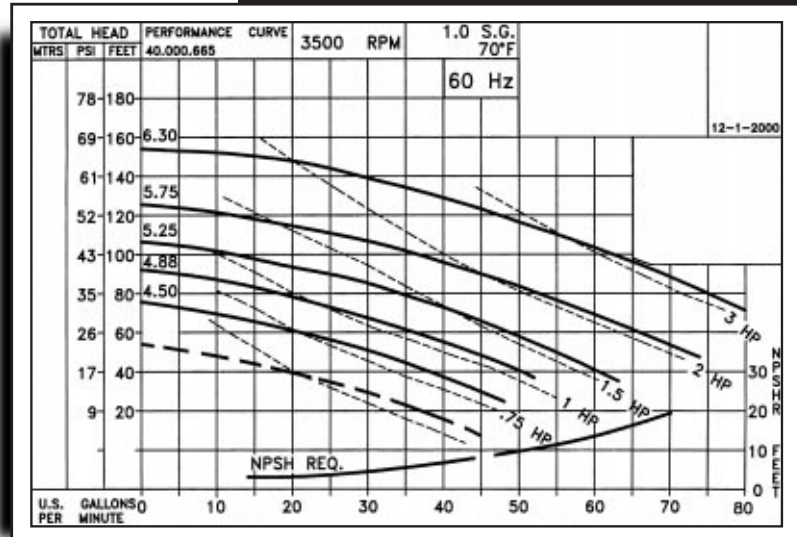

Options:

- Automatic Water Make Up Valve
- Automatic Bypass
- Large Capacity Reservoirs in 304 Stainless Steel and Polyethylene
- Over Sized Pumps
- Audible & Visual Alarms